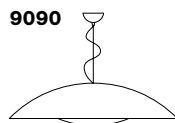

Neutra Ferruccio Laviani

Minimalist, elegant and strict. Neutra is a circular, extra-large hanging lamp, composed of two shell-like elements which enclose the structure like a snap-together toy. The structure's unusual shape diffuses the light uniformly over the entire surface, while a simple regulation system makes it easy to adjust. The ideal lamp for contract use or for very large rooms.

9090

Mat

	outside	interior
03/white-white		
09/black-white		

9090

insulation class	directly fitted	degree of protection	tension volt	attachment max power	weight kg.
------------------	-----------------	----------------------	--------------	----------------------	------------

IP 20

220-240
40W+22W
circline T5

FC5

12,000

warm light

cold light

diameter Ø	diffusor height	cable length
90	22	40÷230

9090