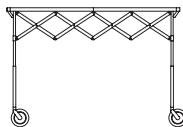

2P/white	
----------	---

Materials

Top: painted or polyester coated polyurethane

Frame: chrome-plated steel polished aluminium feet

width	height	depth	weight
open	open	open	kg
closed	closed	closed	

4460	100	69	54	9,700
	20	69	54	