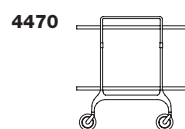

Gastone

Antonio Citterio with Oliver Löw

Gastone is an elegant and practical folding trolley with varnished plastic top surface and chromed steel support. It is available in five shades: white, black, blue, plum and cream. The castors are a formal feature and ensure functional mobility. Once closed, it has a depth of 23 cm. It can be conveniently and easily folded away.

4470 Mat top

03/white	
09/black	
82/sea-blue	
88/plum	
T6/cream	

width	height	depth	weight
open	open	open	kg
closed	closed	closed	
68	70	62	10,000
68	90	23	

Materials

Top: hi-tech polymers and plastics treated with microspherical glass beads and scratch-proof paint
Frame: chrome-plated steel and polished aluminium feet